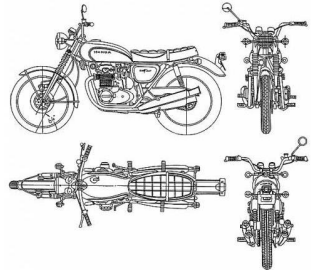

OEM PARTS & ACCESSORIES

Click on links below

[Honda CB500 Four OEM Parts & Online Schematics](#)

[Honda CB550 Four OEM Parts & Online Schematics](#)

[Honda Cruiser Parts & Accessories](#)

[Honda Motorcycle Parts & Accessories](#)

[Save Up to 45% on Motorcycle Tires](#)

[Motorcycle Gear Closeout Sale](#)

[Cycle Gear Free Shipping](#)

[Honda CB550 Chain & Sprocket Kit](#)

[Honda CB550 CB500 Fork Boot Gaiter Set](#)

[Honda CB550 CB500 Left Sidecover](#)

[Honda CB550 CB500 Right Sidecover](#)

[Honda CB500 Piston Ring Set](#)

[Honda CB550 CB500 New Rear Shock Absorber](#)

*Classic Cycles
Technical Resources*

www.ClassicCycles.org