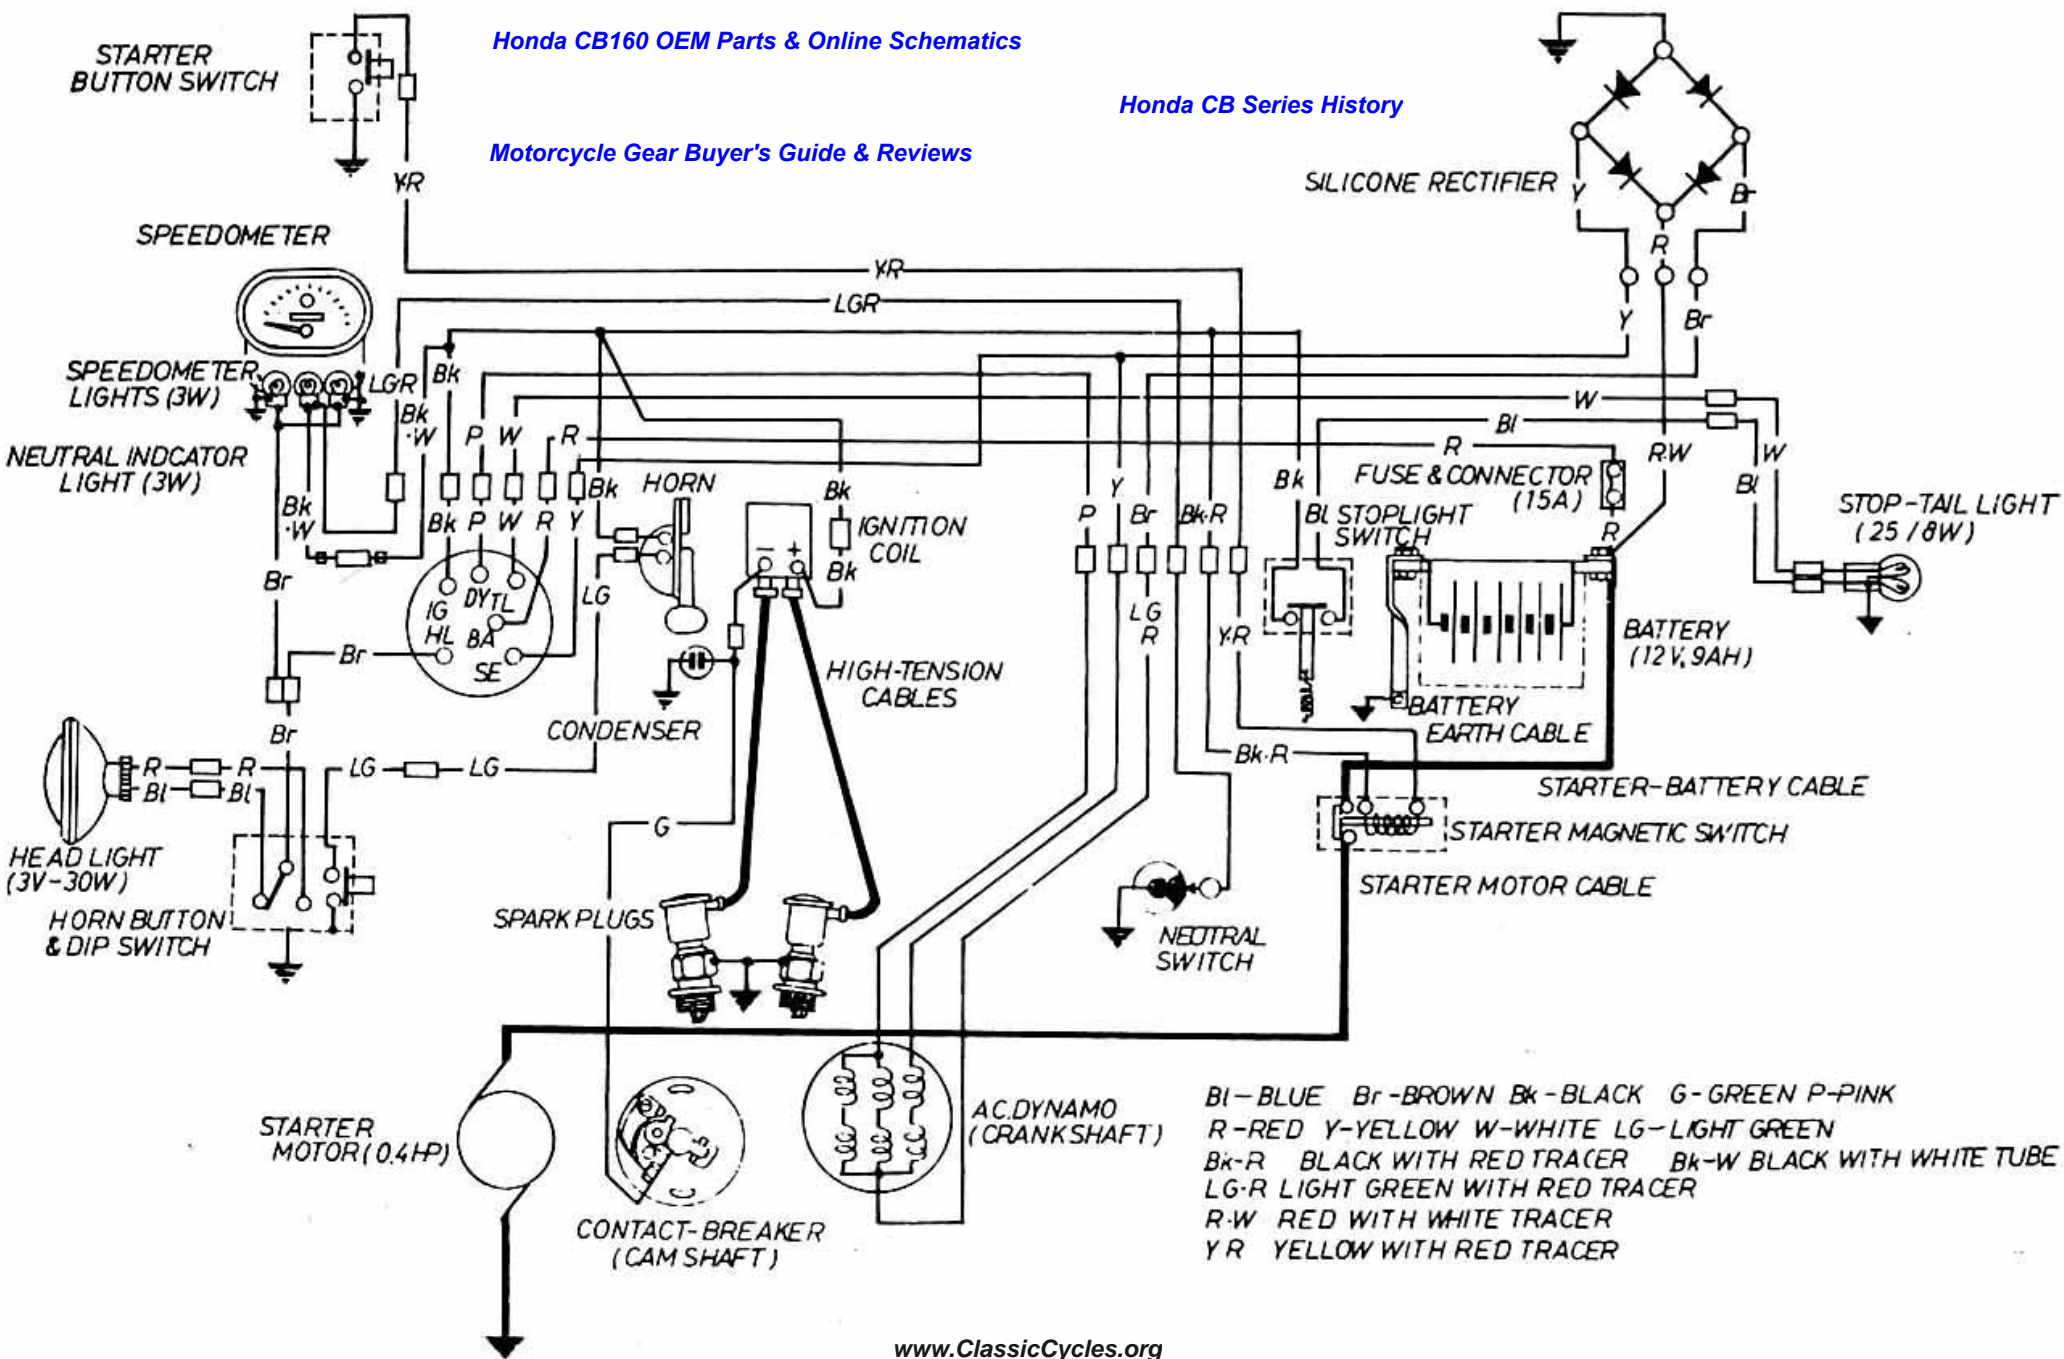

CB160

[Honda CB160 OEM Parts & Online Schematics](#)

[Honda CB Series History](#)

[Motorcycle Gear Buyer's Guide & Reviews](#)

- BI-BLUE
- Br-BROWN
- Bk-BLACK
- G-GREEN
- P-PINK
- R-RED
- Y-YELLOW
- W-WHITE
- LG-LIGHT GREEN
- Bk-R BLACK WITH RED TRACER
- Bk-W BLACK WITH WHITE TUBE
- LG-R LIGHT GREEN WITH RED TRACER
- R-W RED WITH WHITE TRACER
- Y-R YELLOW WITH RED TRACER