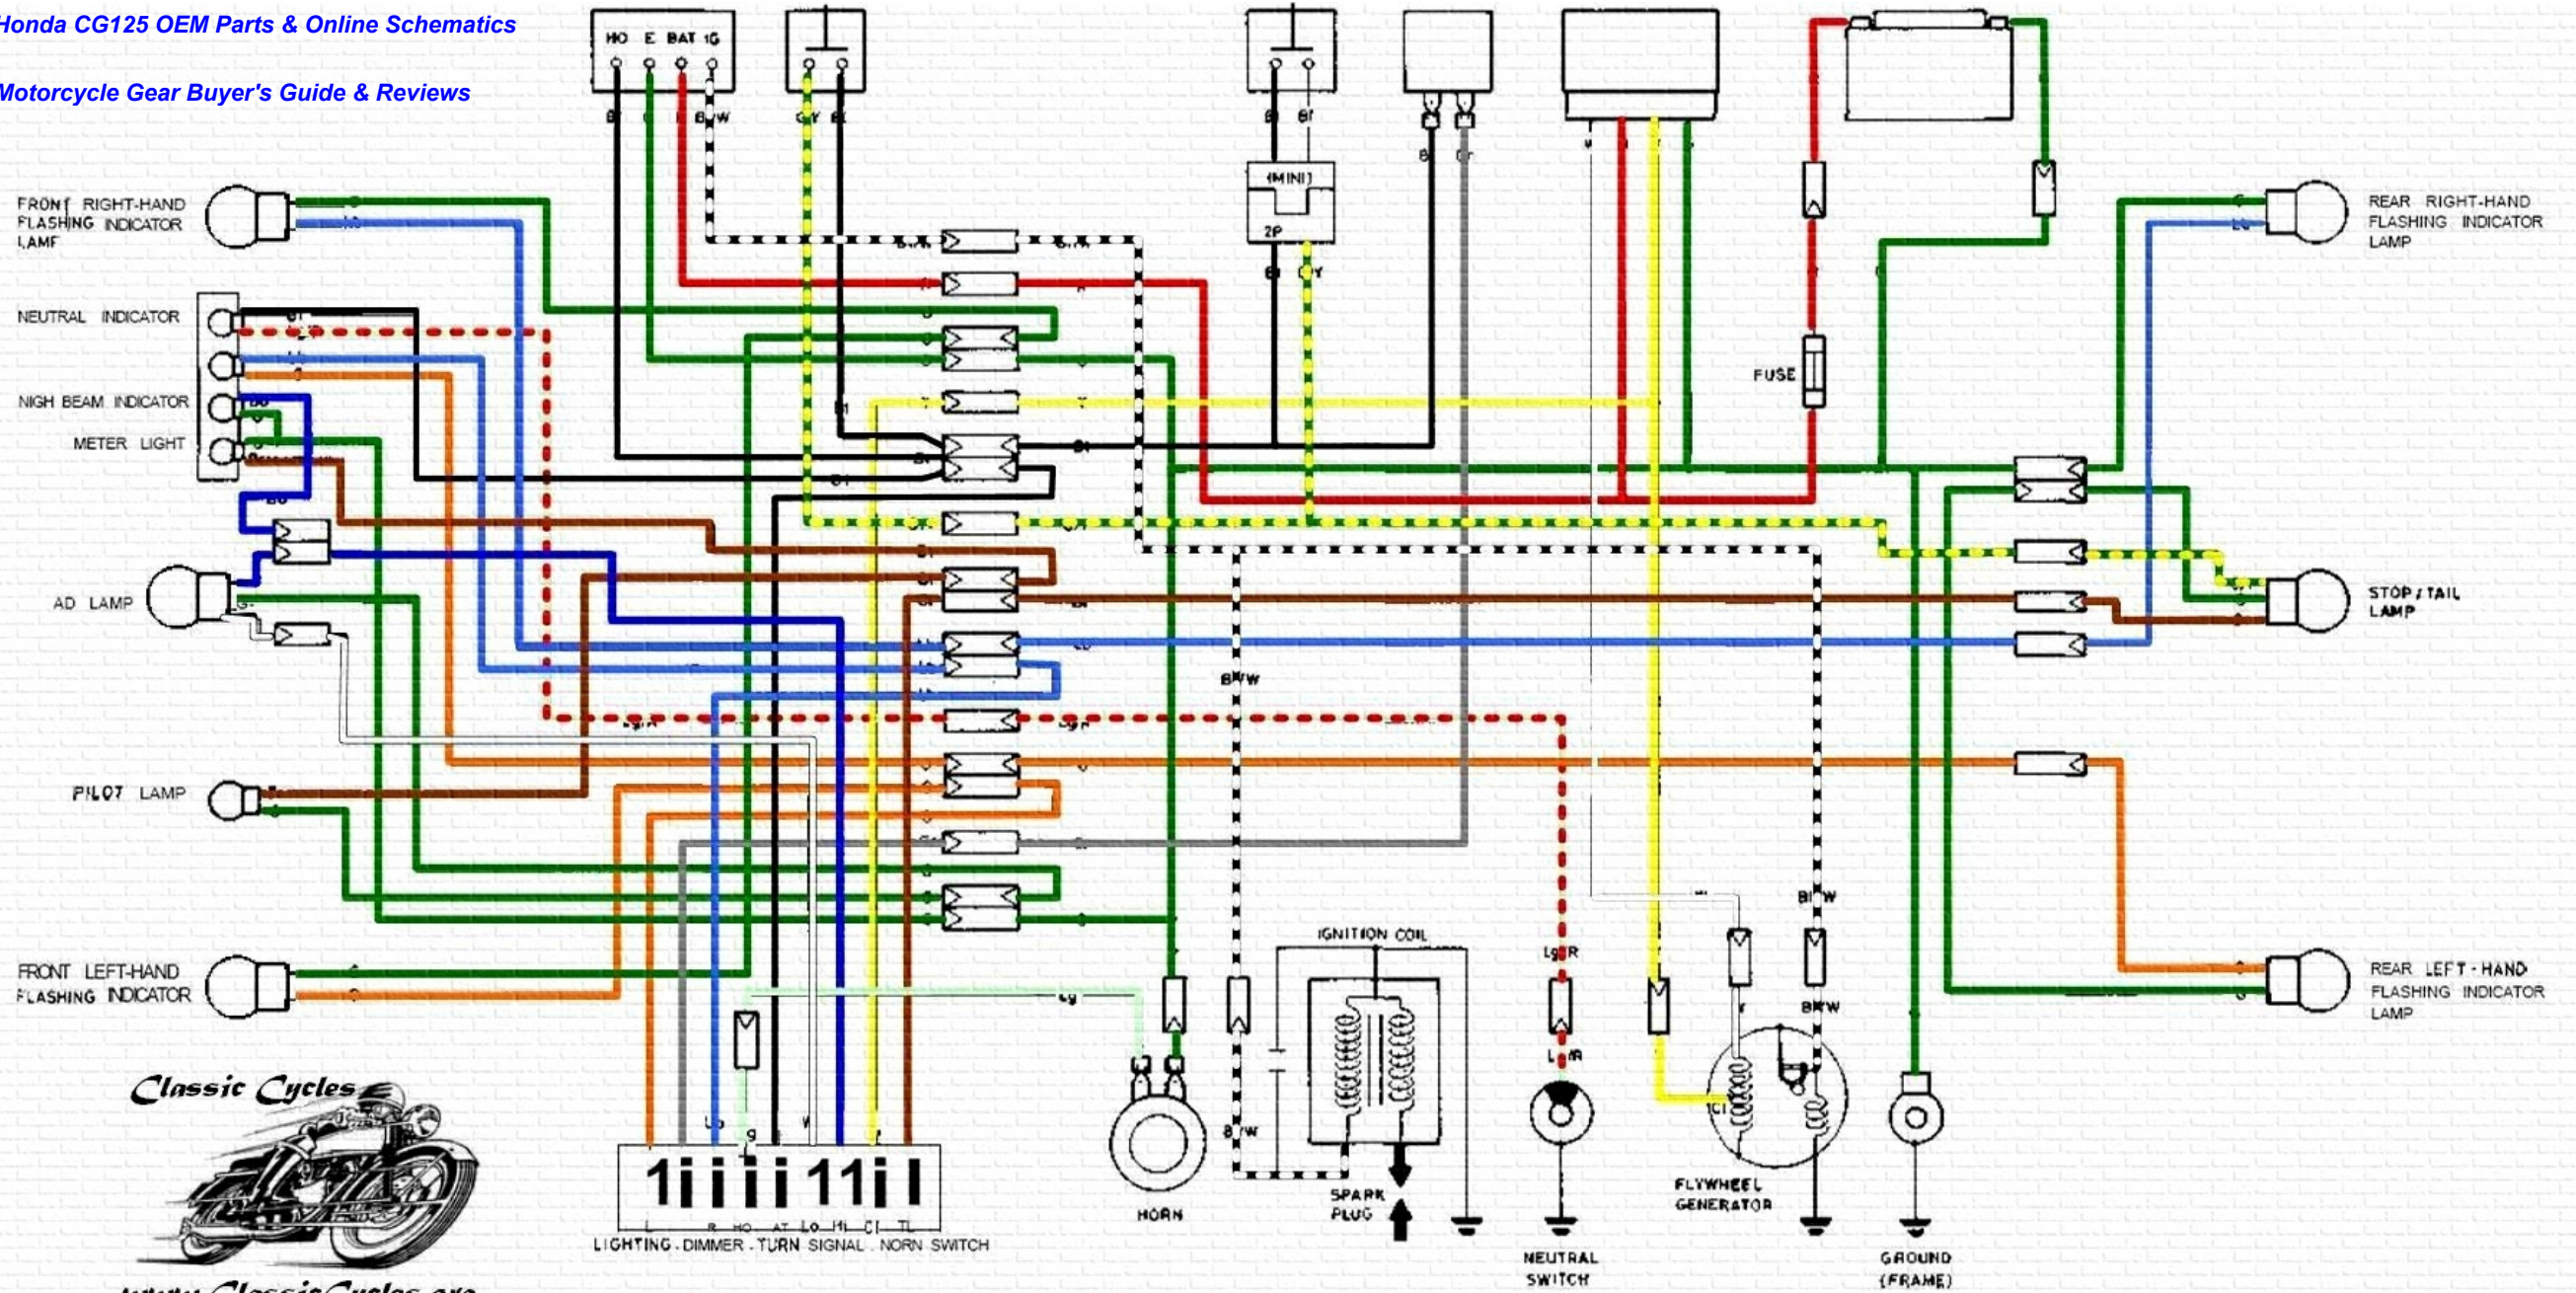

[Honda CG125 OEM Parts & Online Schematics](#)

[Motorcycle Gear Buyer's Guide & Reviews](#)

Wiring diagram - CG125(BR)-E/F, J and K models