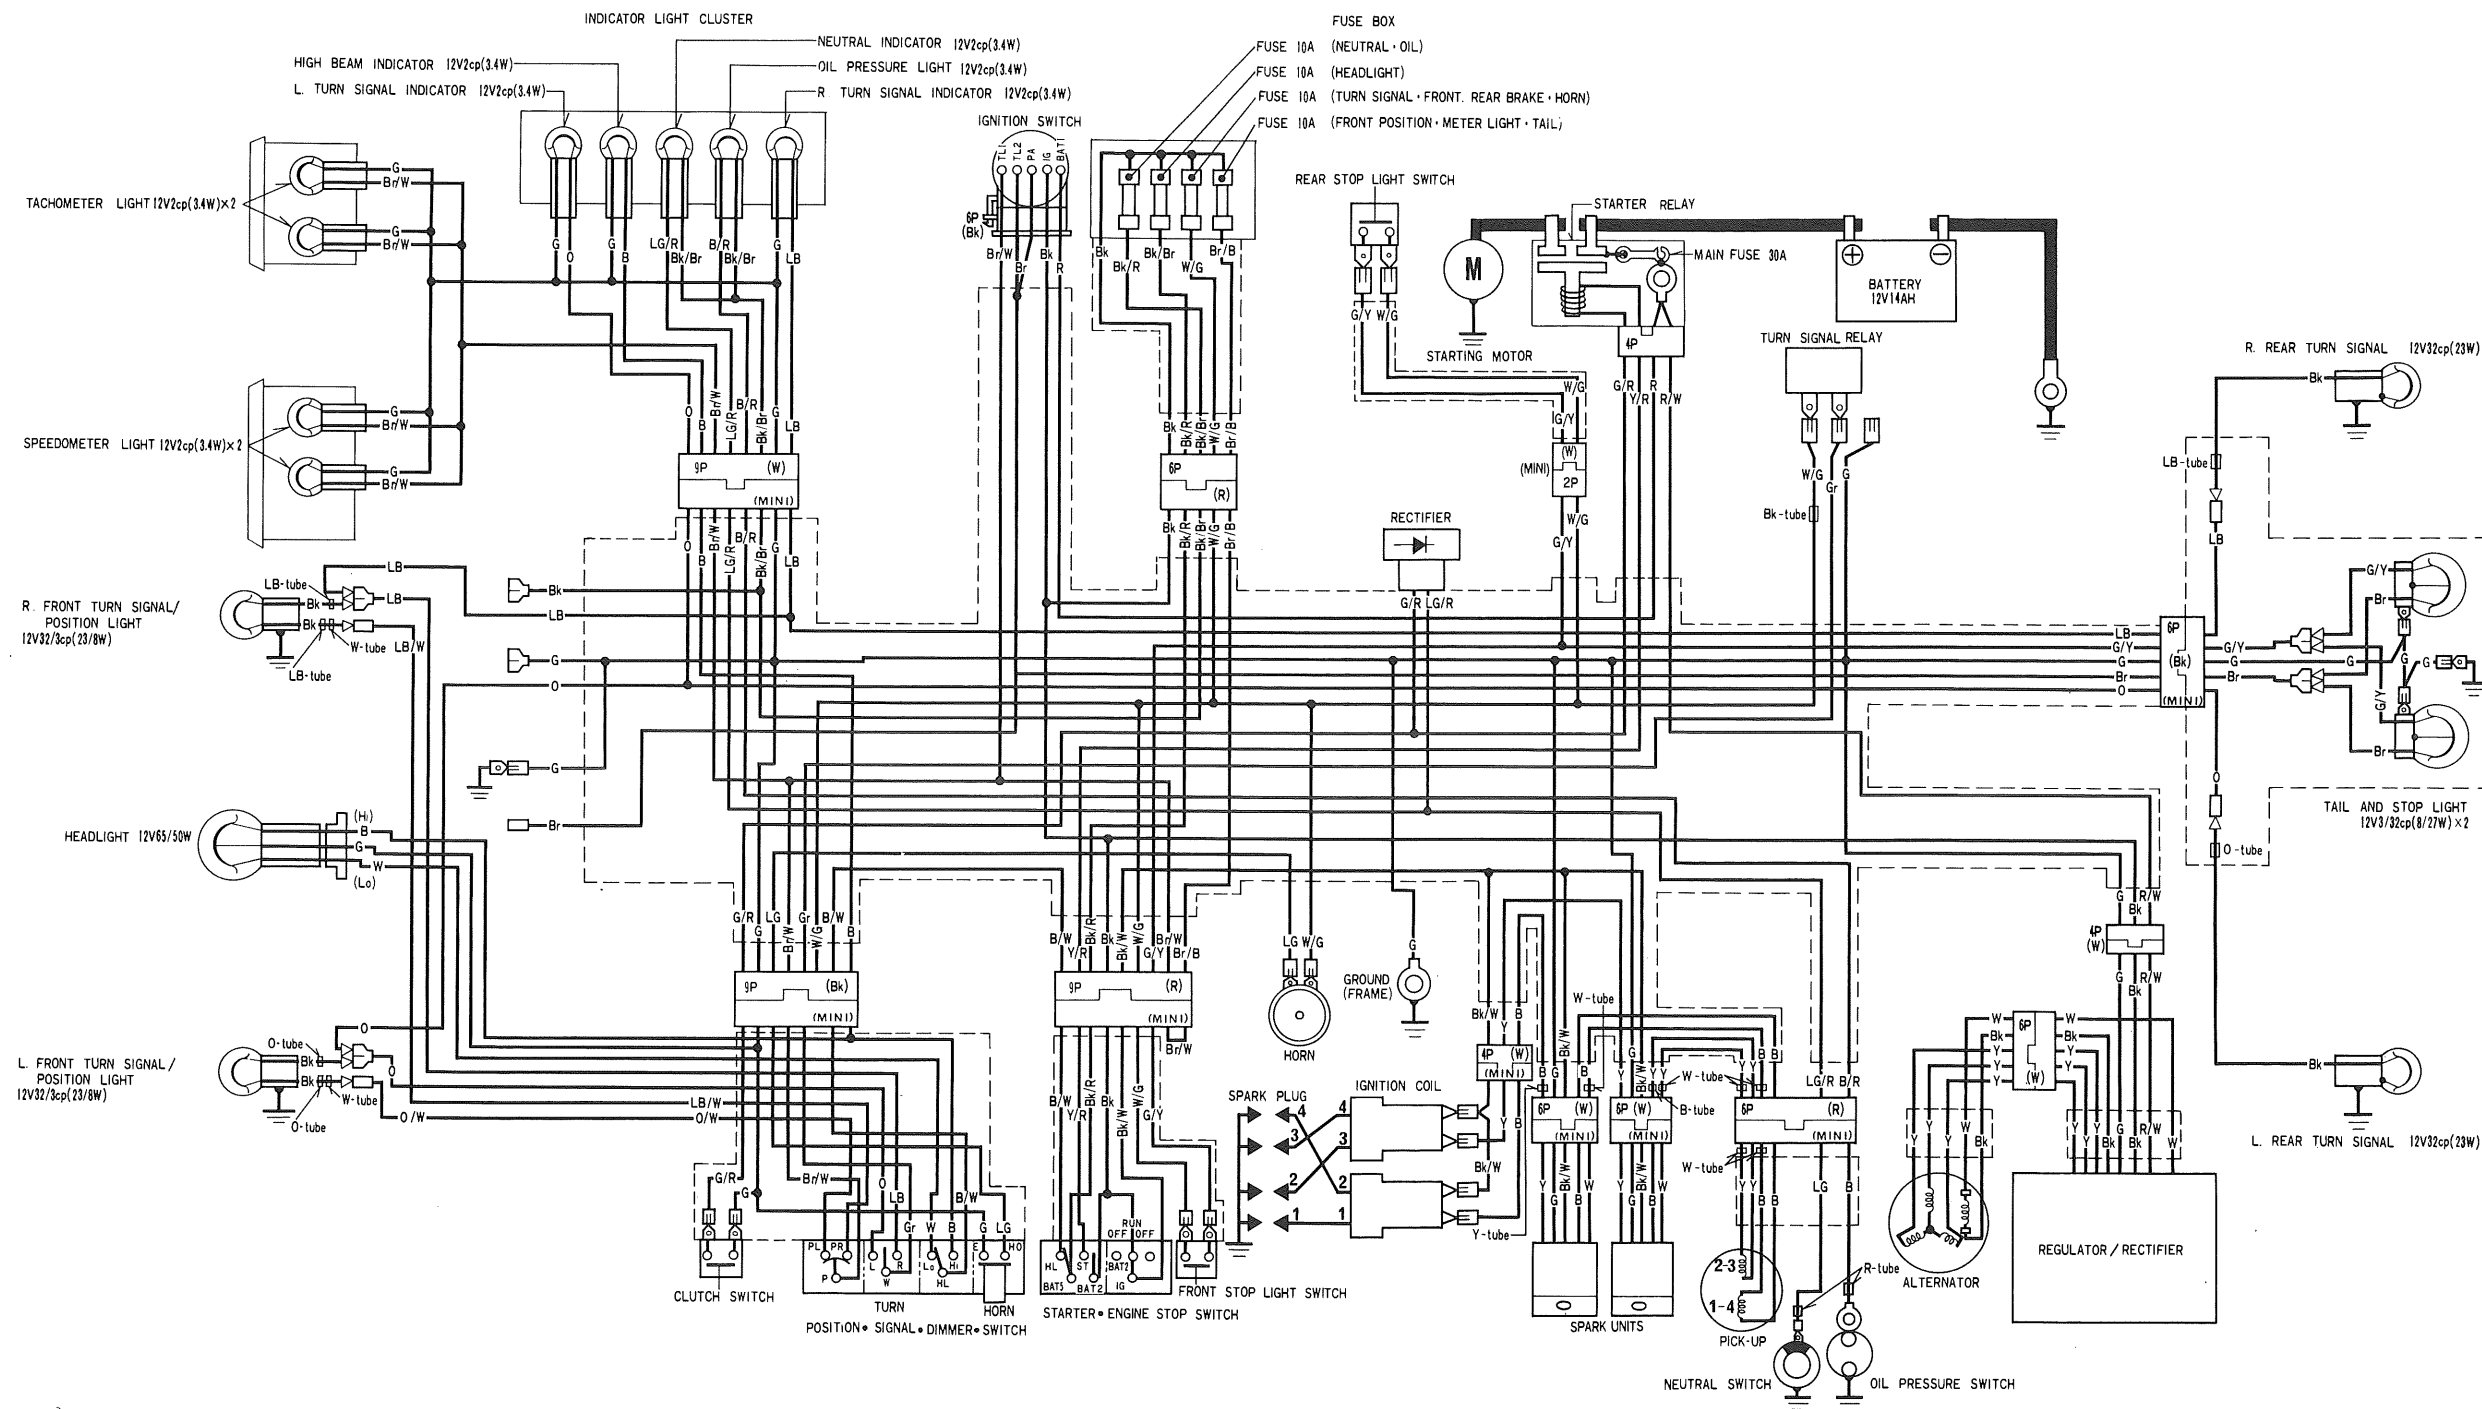

7. WIRING DIAGRAM

SWITCH CONTINUITY

IGNITION SWITCH					STARTER SWITCH				ENGINE STOP SWITCH		TURN SIGNAL SWITCH					DIMMER SWITCH			HORN SWITCH		
BAT1	IG	TL1	TL2	P	BAT5	HL	BAT2	ST	BAT2	IG	R	W	R	L	P	PR	PL	Lo	Hi	HO	E
OFF					FREE				OFF												
ON									ON												
P									OFF												

- Br Brown
- Bk Black
- W White
- LG Light Green
- R Red
- G Green
- Y Yellow
- B Blue
- Gr Grey
- LB Light Blue
- O Orange
- P Pink

0030Z-425-7300