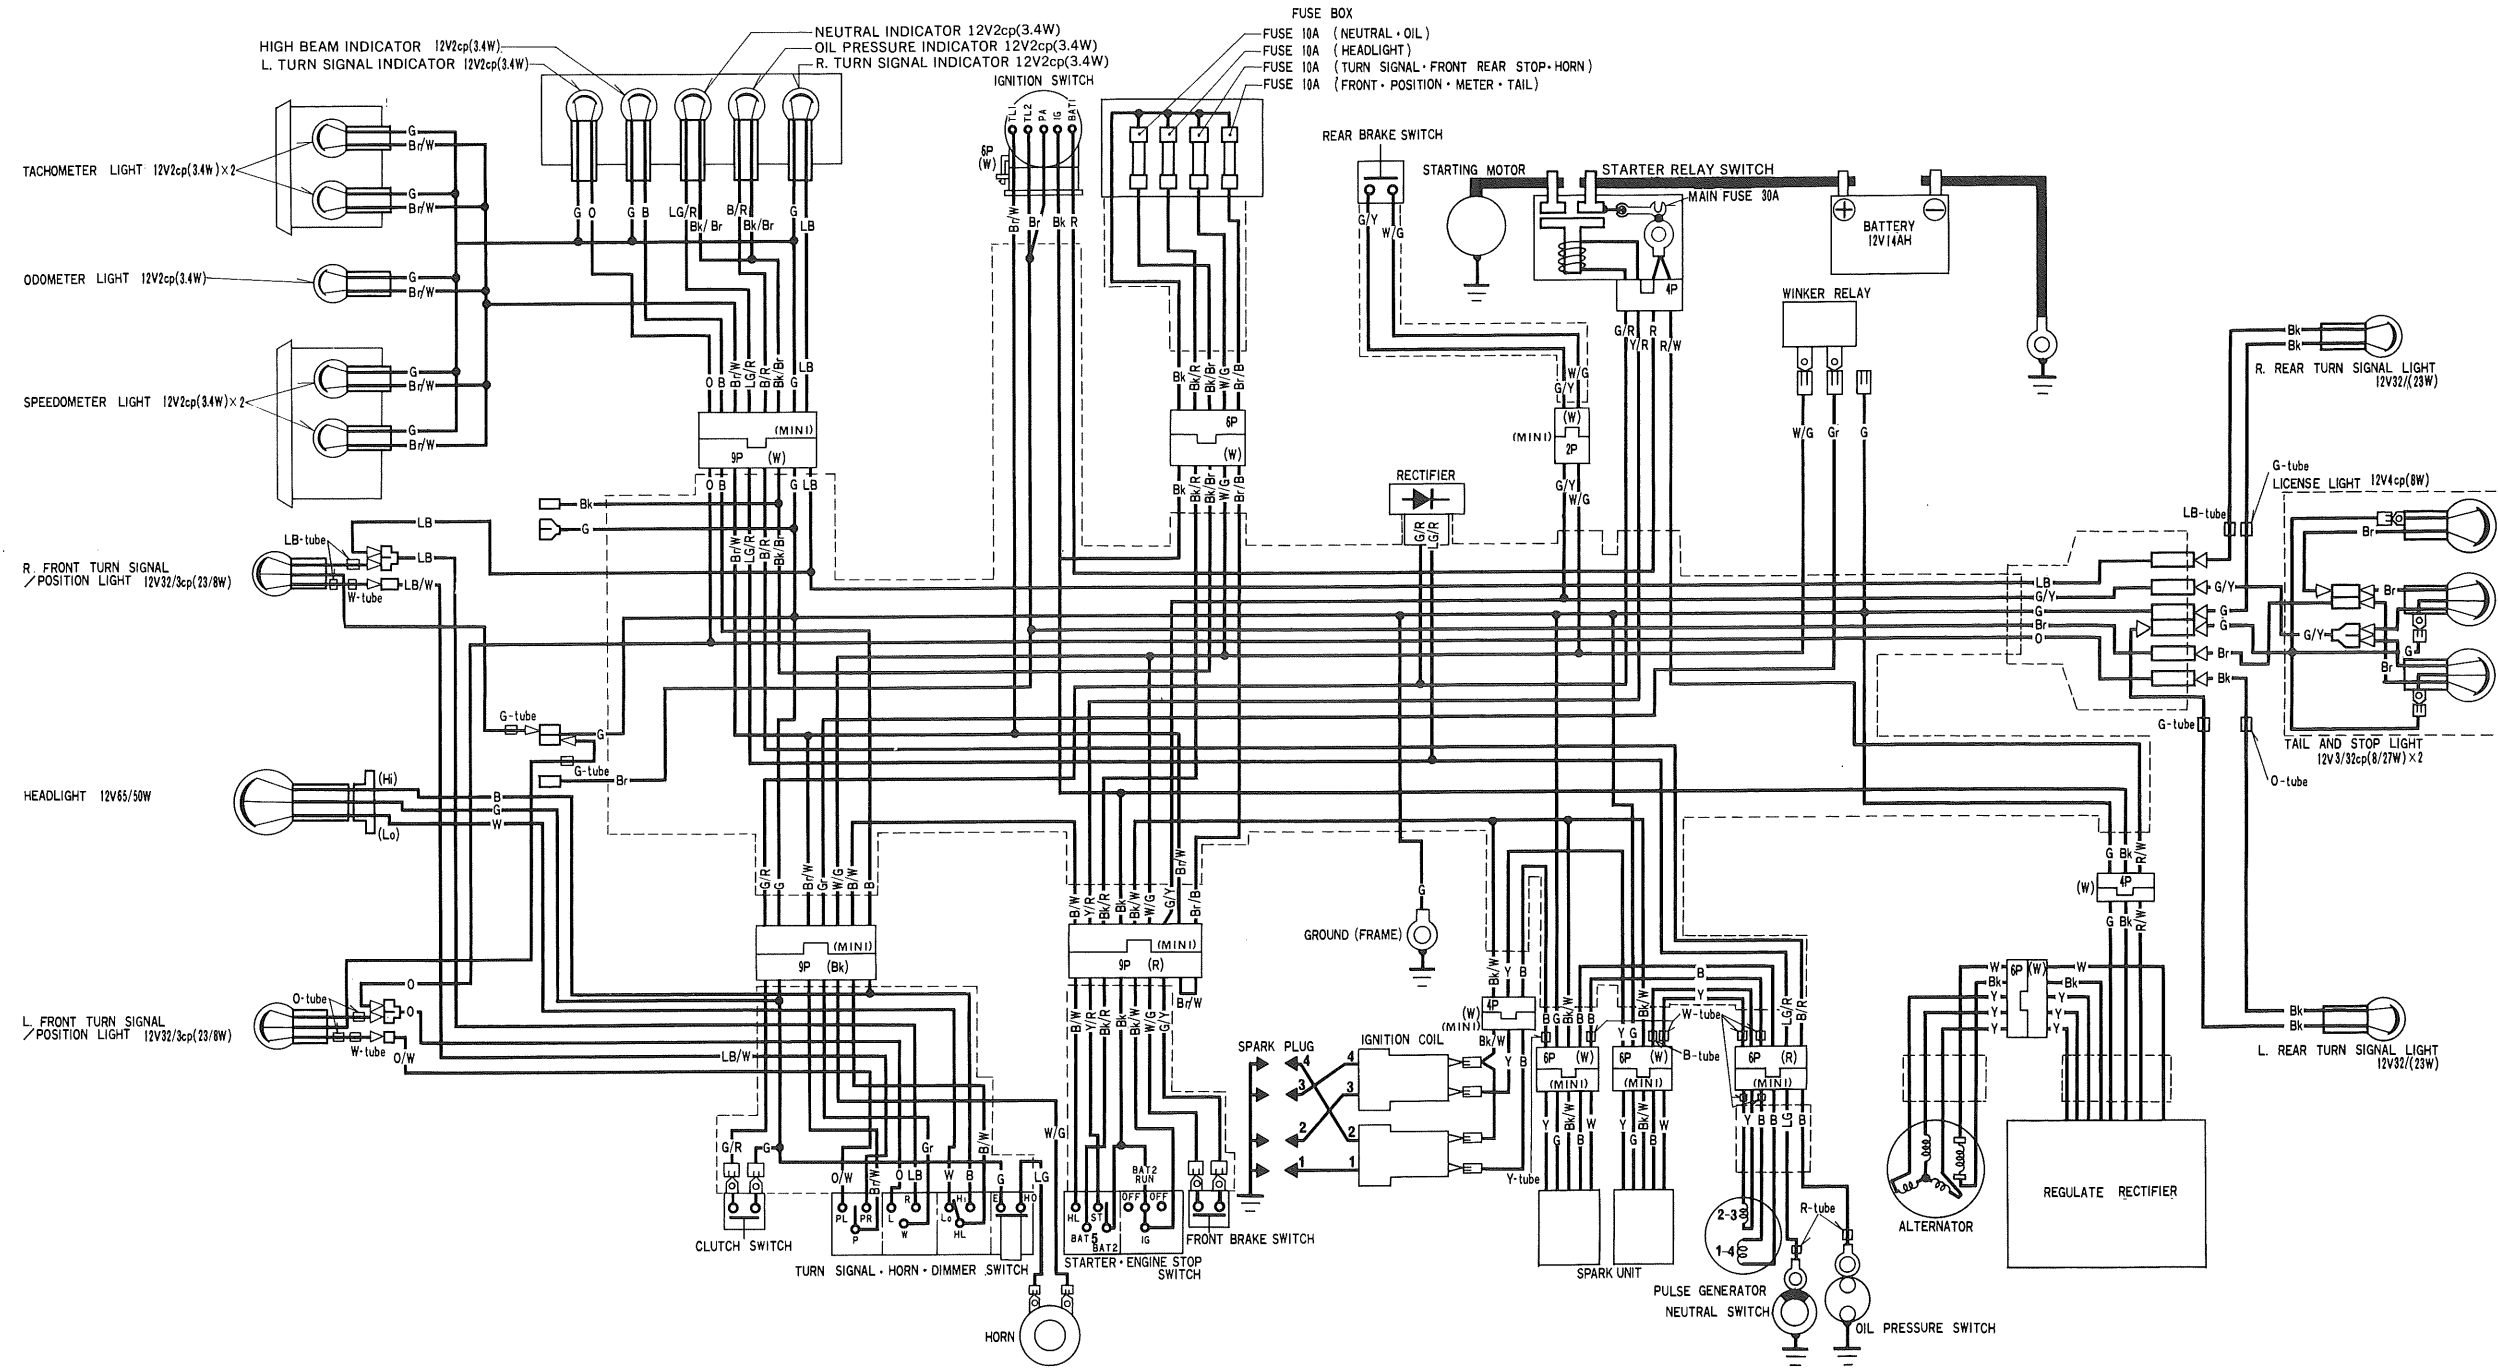

WIRING DIAGRAMS

CB750K

SWITCH CONTINUITY

IGNITION SWITCH					
	BAT1	IG	TL1	TL2	P
OFF					
ON	○	○	○	○	○
P	○				○

STARTER SWITCH				
	BAT1	HL	BAT2	ST
FREE	○	○		
PUSH			○	○

ENGINE STOP SWITCH	
	BAT2 IG
OFF	
RUN	○
OFF	

TURN SIGNAL SWITCH						
	W	R	L	P	PR	PL
R	○					
N						
L			○			

DIMMER SWITCH			
	HL	Lo	Hi
Lo	○		
(N)			
Hi			○

HORN SWITCH		
	HO	E
FREE		
PUSH	○	

- Br Brown
- Bk Black
- W White
- LG Light Green
- R Red
- G Green
- Y Yellow
- B Blue
- Gr Grey
- LB Light Blue
- O Orange
- P Pink